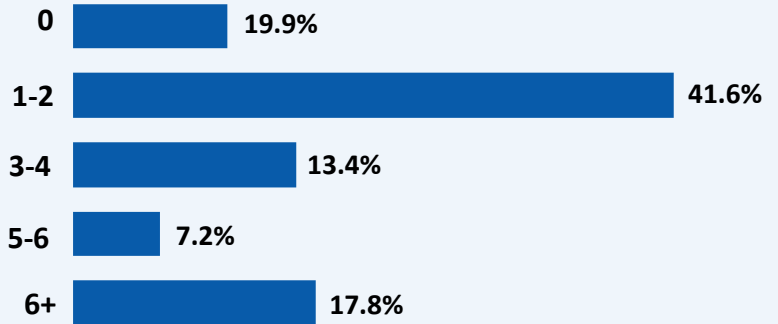

Mentoring & Advising

Professional Master Students †

ADVISORS

Primary formal advisor is the one faculty member who serves in an official capacity as your academic advisor or research supervisor

HAVE A FORMAL ADVISOR

AVERAGE # OF MEETINGS PER QUARTER n=678

ADVISOR RELATIONSHIPS % "agree" or "strongly agree" n=668*

-  **85%** Advocates and supports me in completing my degree
-  **79%** Focused on helping me gain professional skills
-  **85%** Supports my professional/career goals
-  **77%** Comfortable approaching about a variety of career paths
-  **82%** Comfortable approaching for assistance in getting on track with progress
-  **78%** Seems genuinely interested in my personal well-being
-  **62%** Aware of and supportive of my financial well-being
-  **64%** Helps me establish a timetable