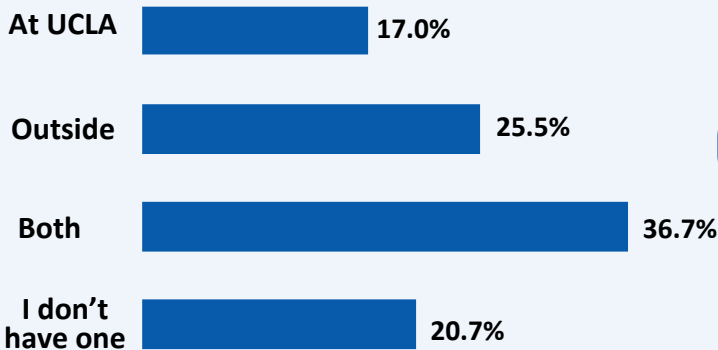

SOURCE OF MENTORS n=1128

MENTOR RELATIONSHIPS % "agree" or "strongly agree" n=860*

- **56%** I consider my Advisor a Mentor
- **79%** I have a mentor with whom I can discuss personal challenges
- **45%** I have difficulty finding mentors at UCLA with whom I identify