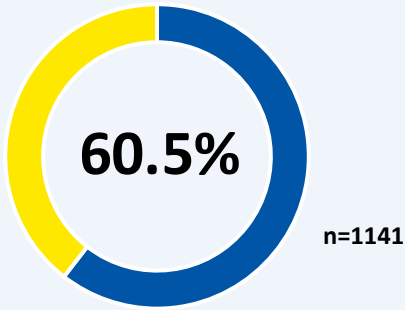

AVERAGE # OF MEETINGS PER QUARTER n=678

ADVISOR RELATIONSHIPS % "agree" or "strongly agree" n=668*

-  **85%** Advocates and supports me in completing my degree
-  **79%** Focused on helping me gain professional skills
-  **85%** Supports my professional/career goals
-  **77%** Comfortable approaching about a variety of career paths
-  **82%** Comfortable approaching for assistance in getting on track with progress
-  **78%** Seems genuinely interested in my personal well-being
-  **62%** Aware of and supportive of my financial well-being
-  **64%** Helps me establish a timetable