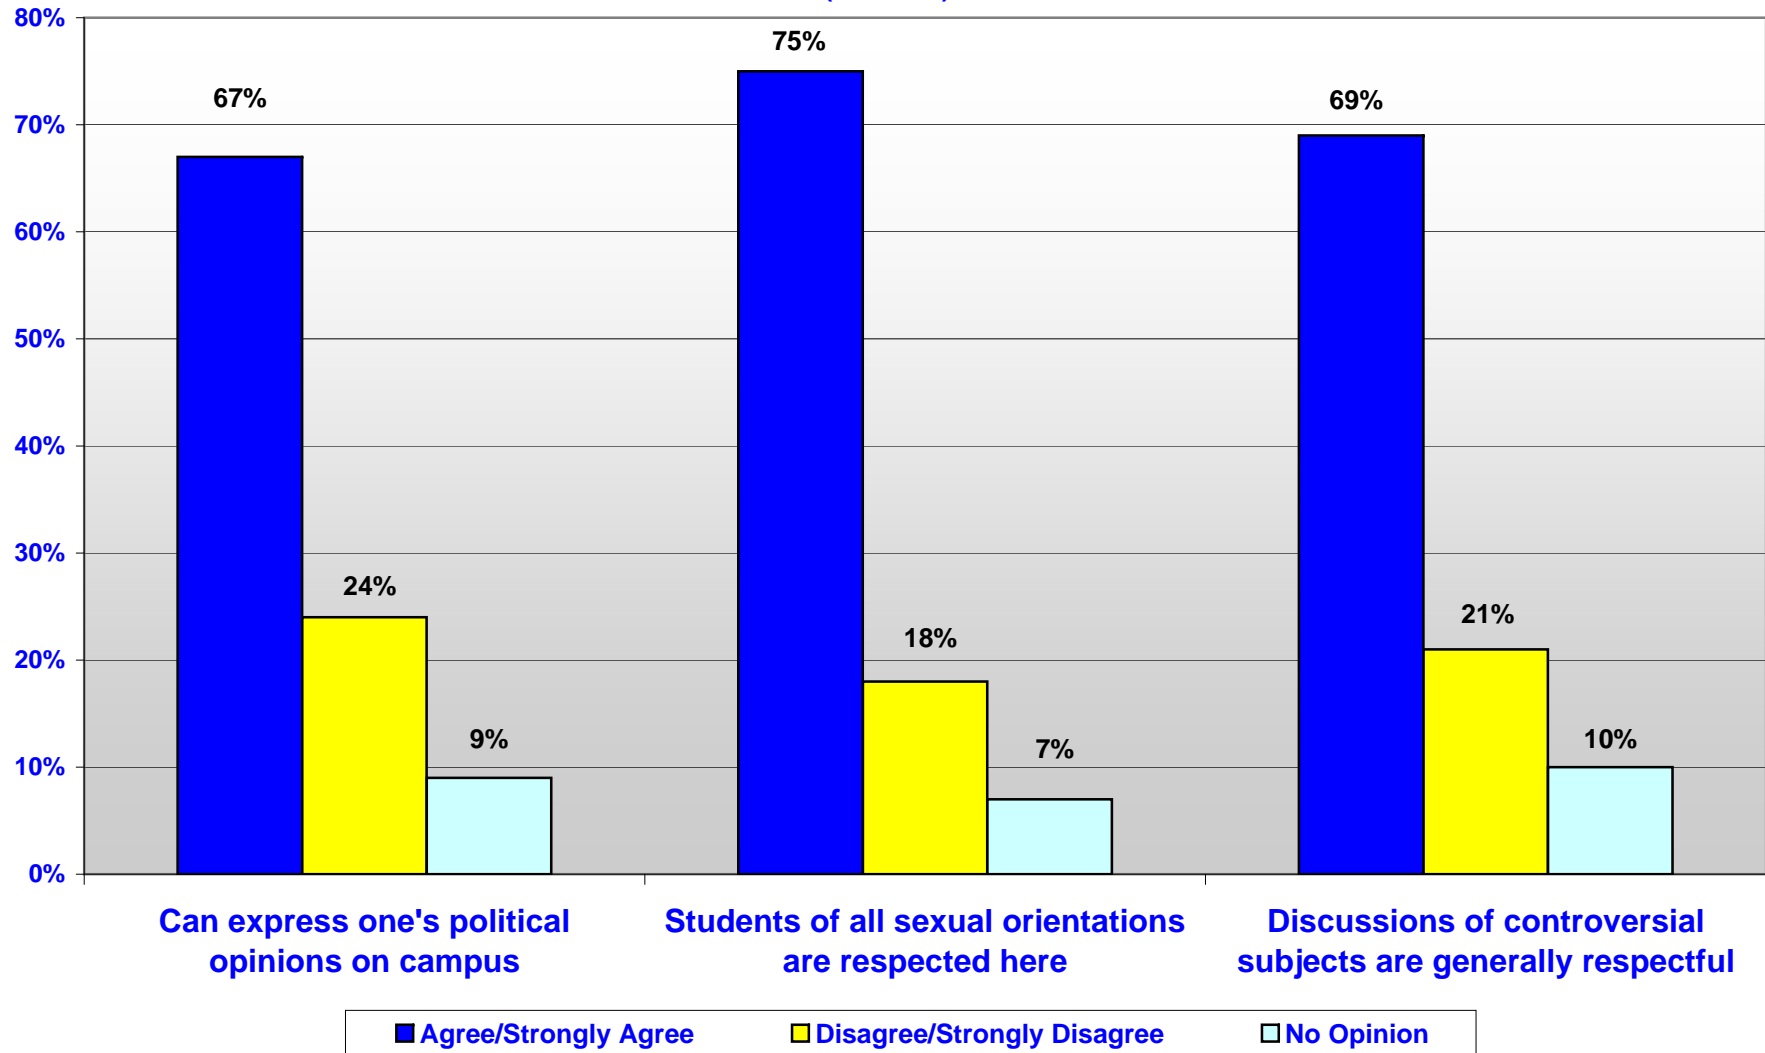

2008 Senior Survey
Interactions Among Students from Diverse Backgrounds
(Experiences with students from a different racial, ethnic, or religious group)
(N = 4131)

2008 Senior Survey
Interactions Among Students from Diverse Backgrounds (Continued)
 (Experiences with students from a different racial, ethnic, or religious group)
 (N = 4131)

2008 Senior Survey

Student Groupings Based on Demographic Characteristics

(N = 4140)

2008 Senior Survey

Views about Campus Social Climate

(N = 4159)

2008 Senior Survey

Perceptions of the Educational Environment at UCLA