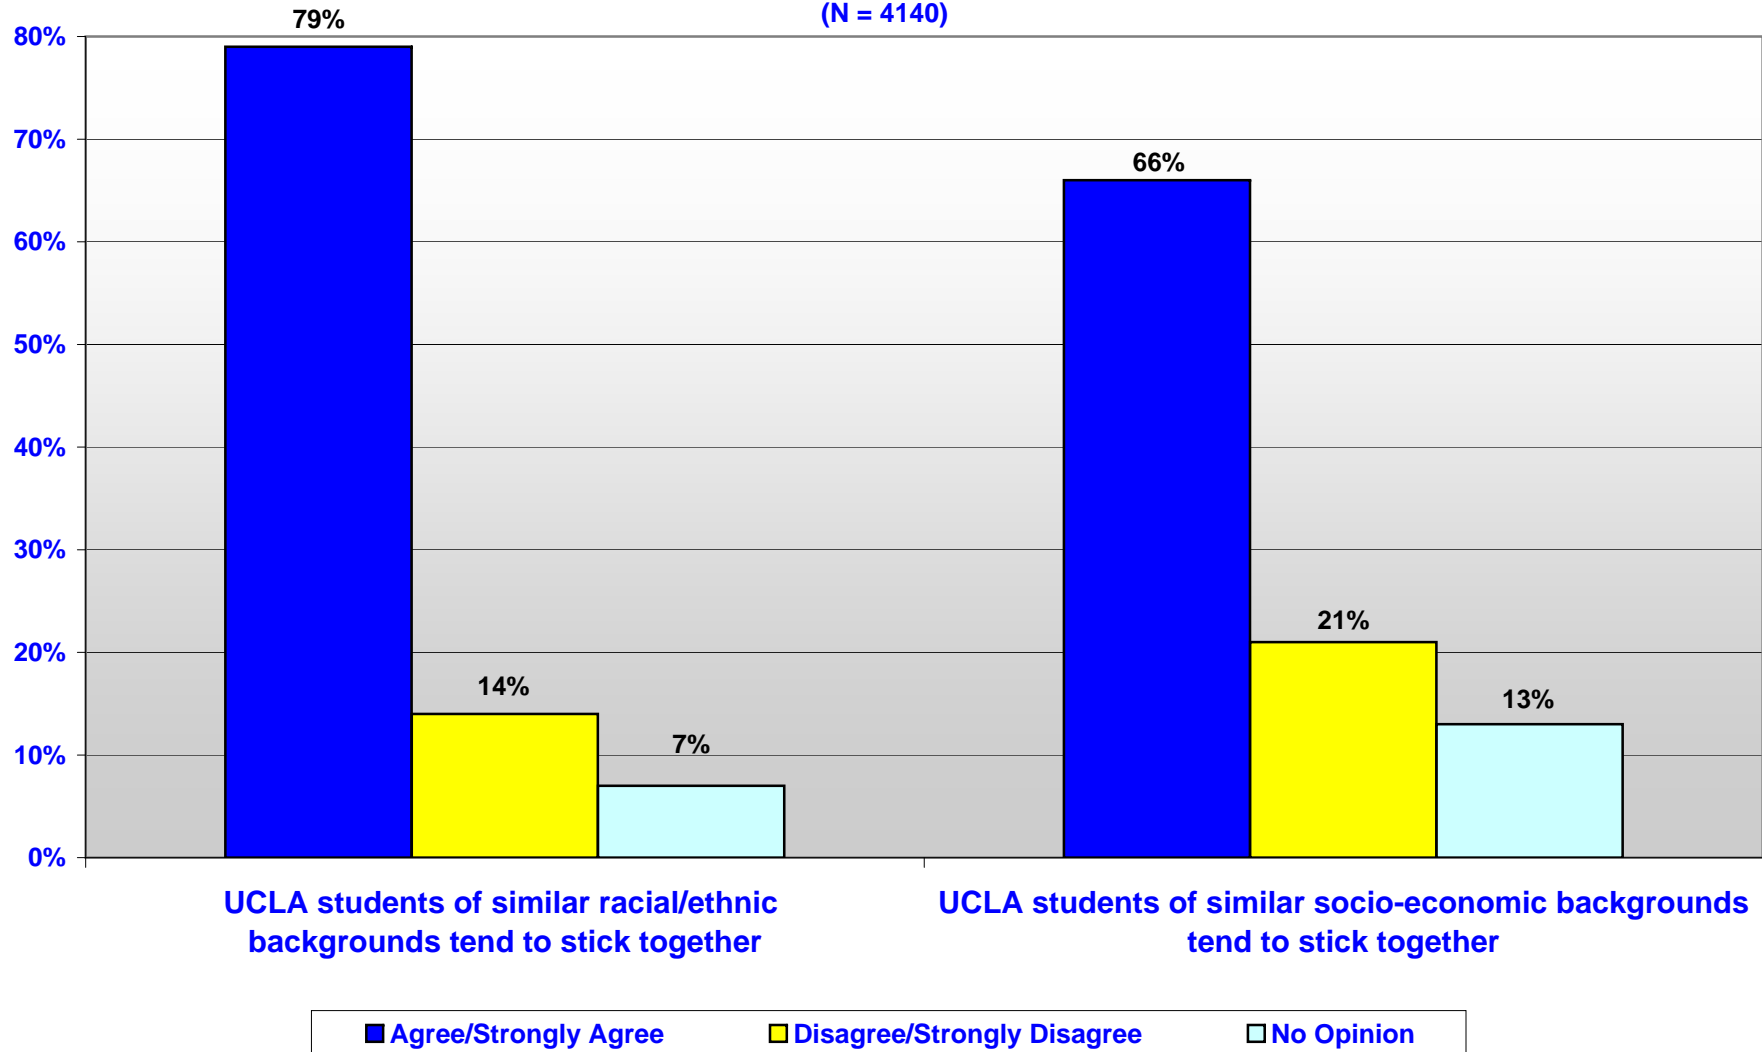

2008 Senior Survey
Interactions Among Students from Diverse Backgrounds
(Experiences with students from a different racial, ethnic, or religious group)
(N = 4131)

2008 Senior Survey
Interactions Among Students from Diverse Backgrounds (Continued)
 (Experiences with students from a different racial, ethnic, or religious group)
 (N = 4131)

2008 Senior Survey

Student Groupings Based on Demographic Characteristics

(N = 4140)

2008 Senior Survey

Views about Campus Social Climate

(N = 4159)

2008 Senior Survey

Perceptions of the Educational Environment at UCLA