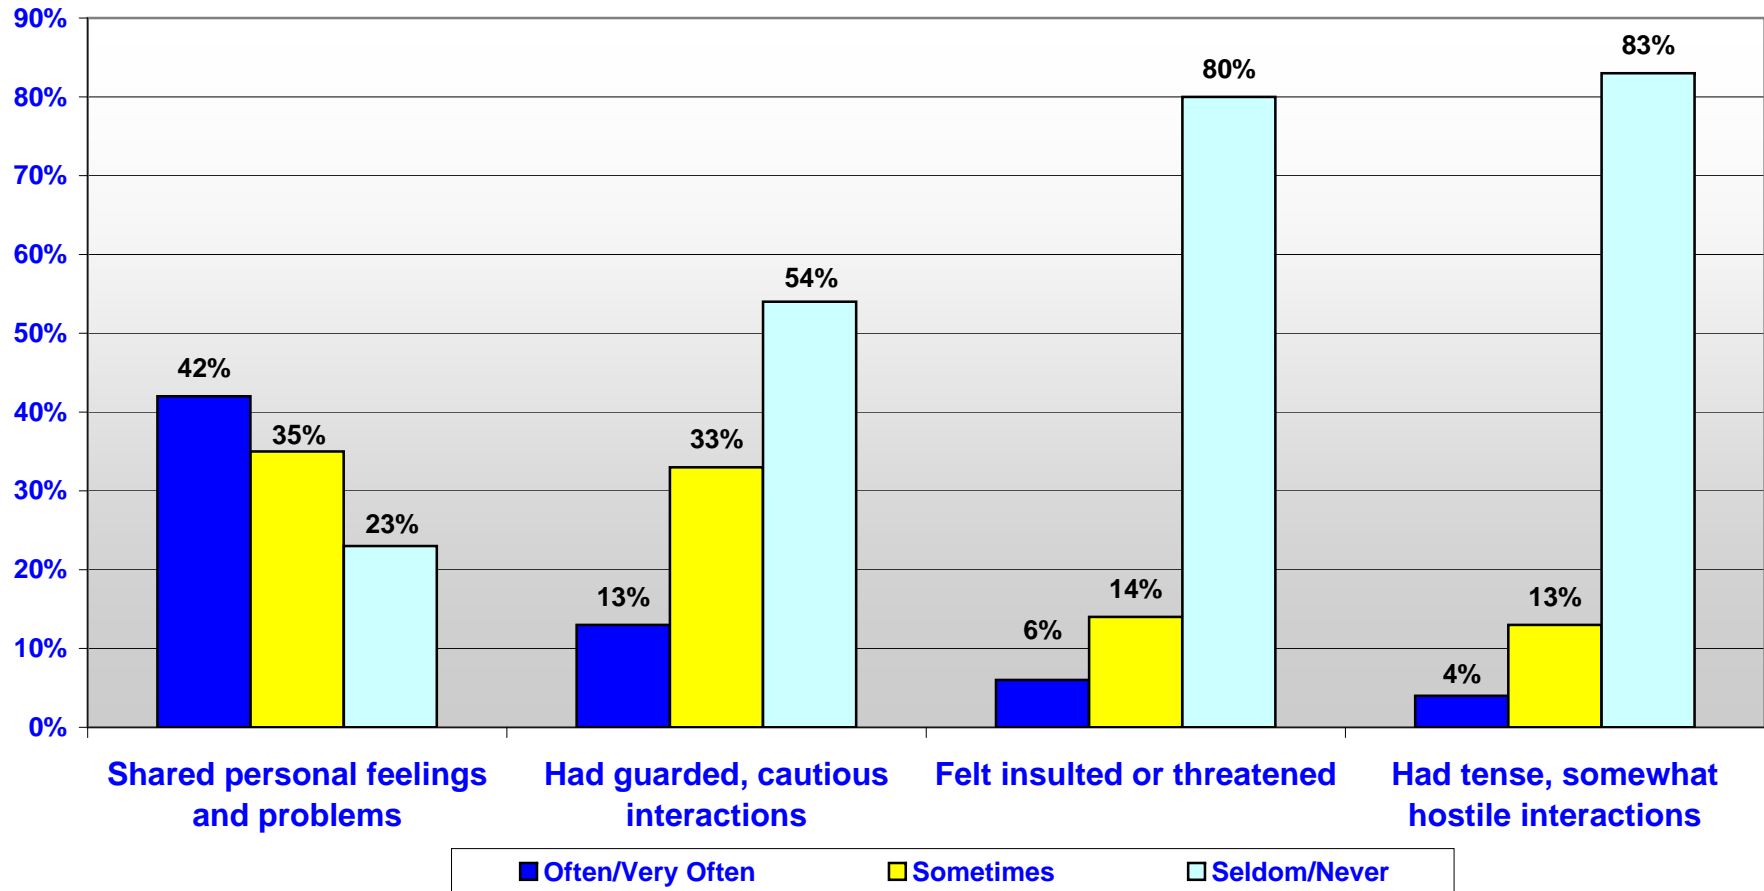

2008 Senior Survey
Interactions Among Students from Diverse Backgrounds
(Experiences with students from a different racial, ethnic, or religious group)
(N = 4131)

2008 Senior Survey
Interactions Among Students from Diverse Backgrounds (Continued)
 (Experiences with students from a different racial, ethnic, or religious group)
 (N = 4131)

2008 Senior Survey

Student Groupings Based on Demographic Characteristics

(N = 4140)

2008 Senior Survey

Views about Campus Social Climate

(N = 4159)

2008 Senior Survey

Perceptions of the Educational Environment at UCLA