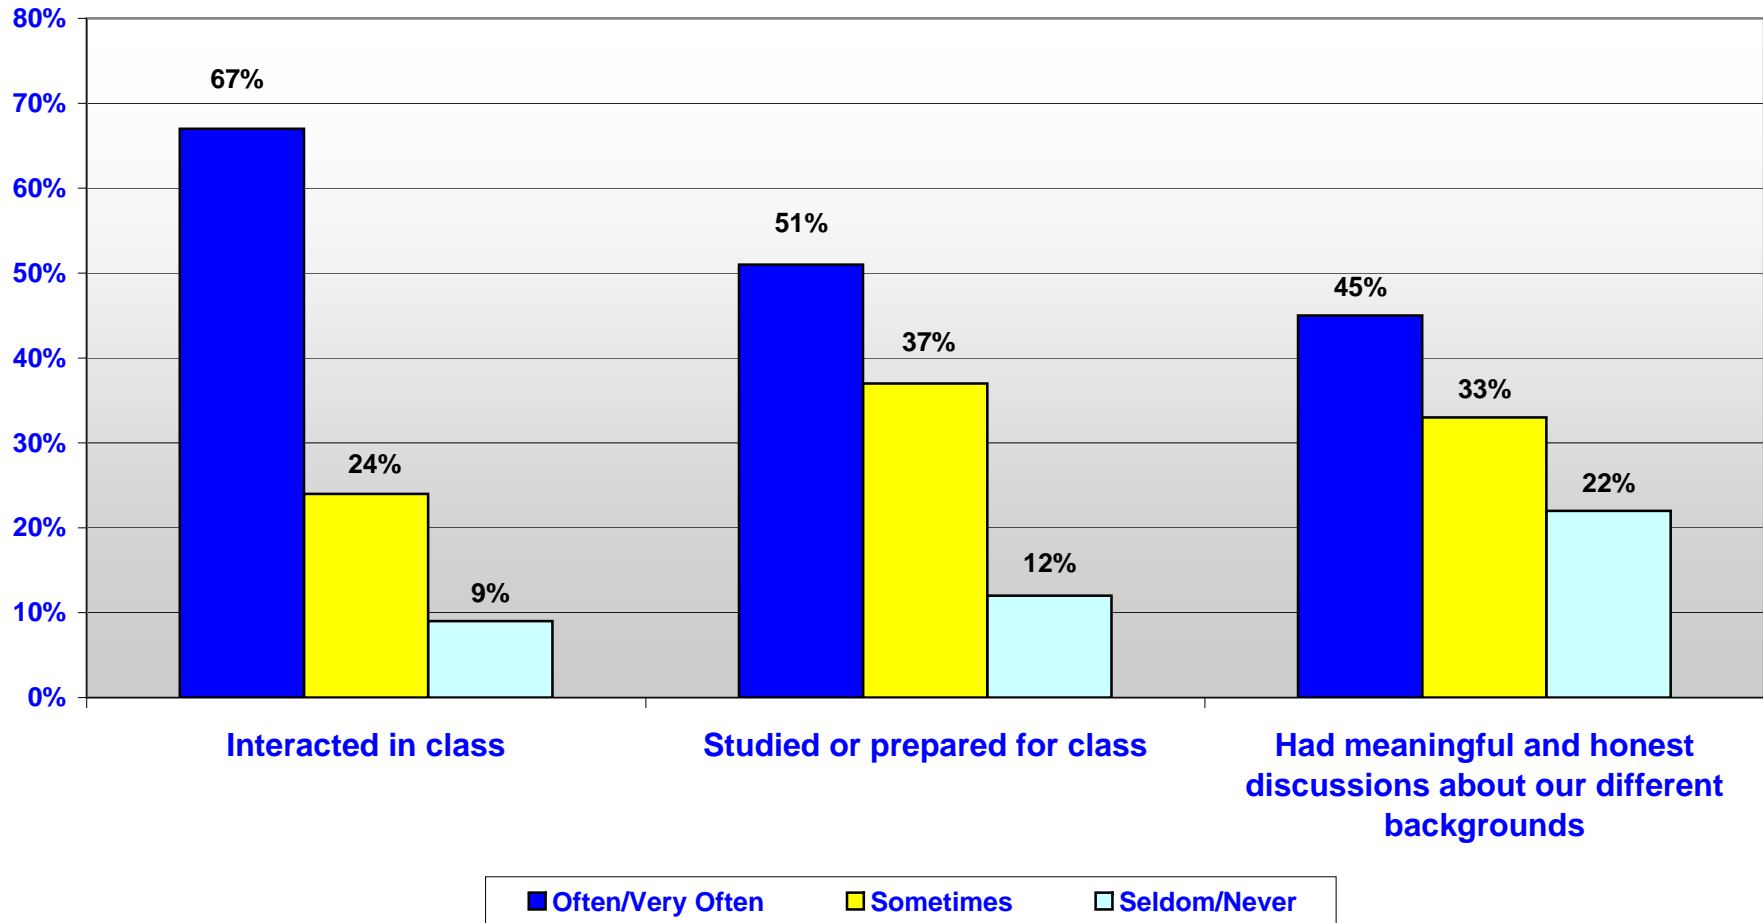

2008 Senior Survey
Interactions Among Students from Diverse Backgrounds
(Experiences with students from a different racial, ethnic, or religious group)
(N = 4131)

2008 Senior Survey
Interactions Among Students from Diverse Backgrounds (Continued)
 (Experiences with students from a different racial, ethnic, or religious group)
 (N = 4131)

2008 Senior Survey

Student Groupings Based on Demographic Characteristics

(N = 4140)

2008 Senior Survey

Views about Campus Social Climate

(N = 4159)

2008 Senior Survey

Perceptions of the Educational Environment at UCLA